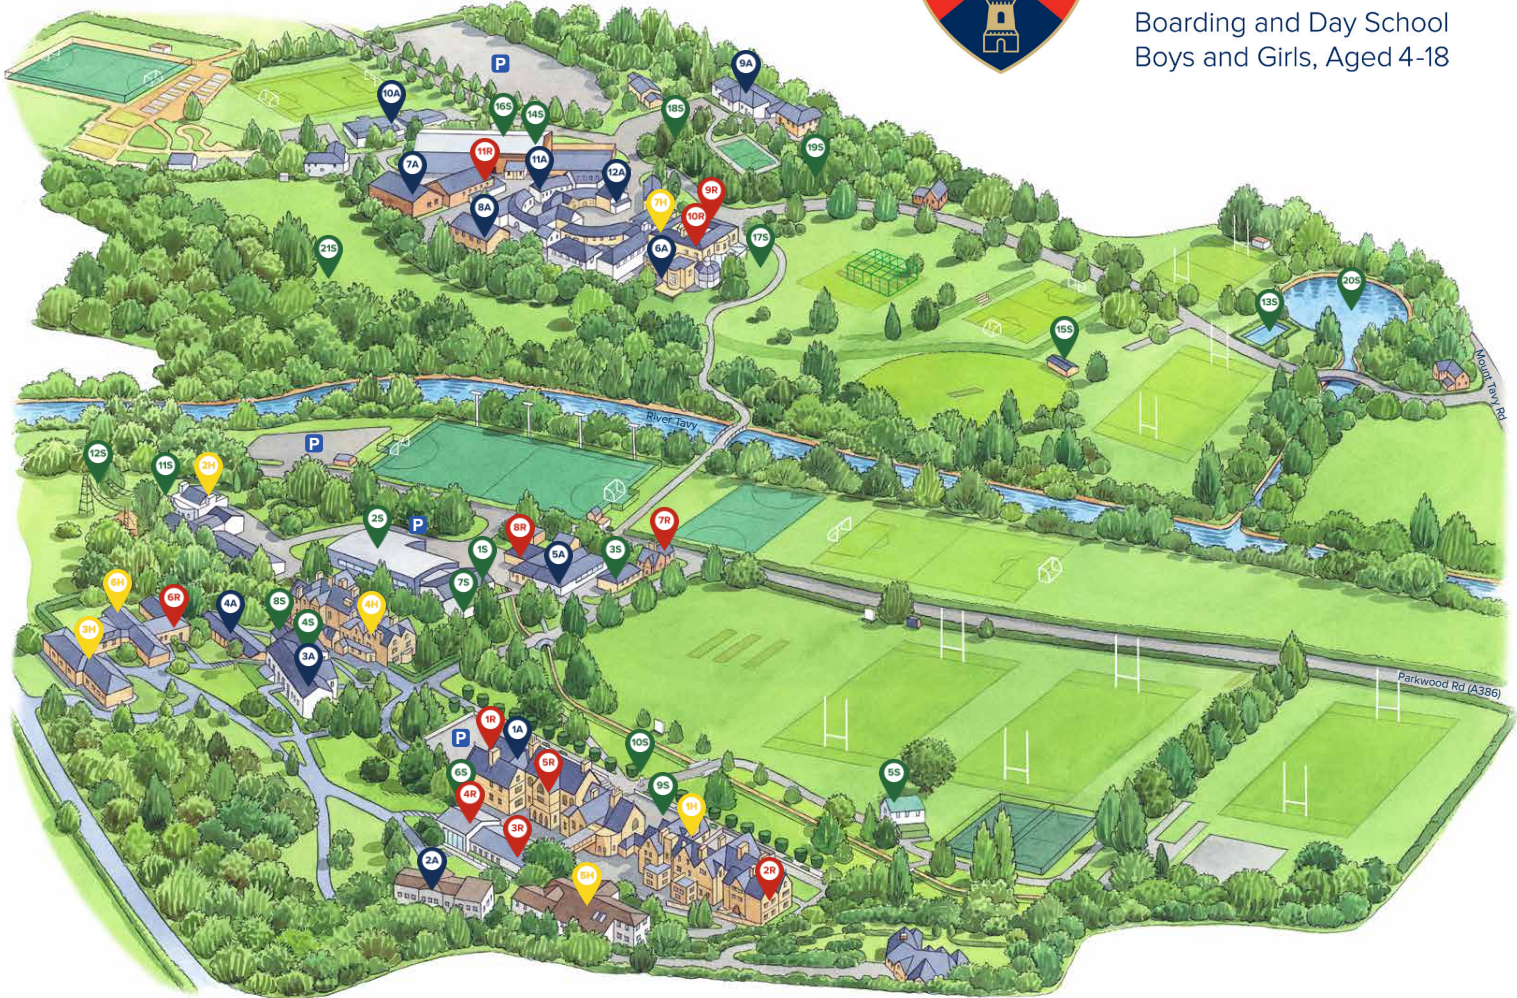

CAMPUS MAP

MOUNT KELLY

Boarding and Day School
Boys and Girls, Aged 4-18

	HOUSES
1H	School House
2H	Newton House
3H	Marwood House
4H	Courtenay House
5H	Conway House
6H	Russell House
7H	Tavy House

	RECEPTIONS, HALLS & OTHER
1R	College Reception
2R	Admissions, Head Master, SLT
3R	Big School Hall
4R	Performing Arts Centre
5R	Chapel
6R	Sixth Form Centre
7R	Bursary, HR, H&S (The Lodge)
8R	School Shop
9R	Prep Reception
10R	Front Hall
11R	Wortham Hall

	ACADEMIC
1A	Library (College)
2A	Rossington Centre (Mathematics, EAL)
3A	Adair Building (Science, Music)
4A	Orchard Block (English, Drama)
5A	Westall Centre (Art, Photography, DT)
6A	Library (Prep)
7A	Music School
8A	Science Block (Prep)
9A	Collingwood
10A	Pre-Prep
11A	Art
12A	DT

	SPORT & OUTDOORS
1S	25m Swimming Pool
2S	50m Swimming Pool
3S	Swimming Performance Centre
4S	Gym
5S	Pavilion (College)
6S	Fives Court
7S	Squash Courts (College)
8S	CCF
9S	Parade Ground
10S	War Memorial
11S	Simply Outdoors
12S	High Ropes
13S	Outdoor Swimming Pool
14S	Sports Hall
15S	Pavilion (Prep)
16S	Squash Court (Prep)
17S	Sunny Slopes
18S	Adventure Playground
19S	Camps
20S	Lake
21S	Rowden